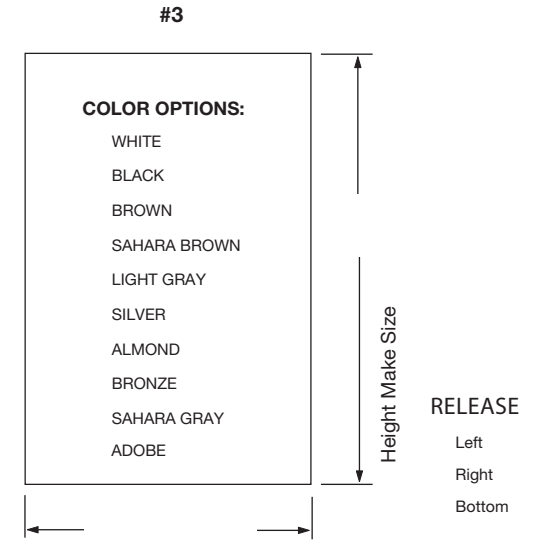

**Premium Quick Escape  
 Security Window Screens  
 G2600 Series Side Hinged  
 G2700 Series Top Hinged  
 Type: Face - Fit Frame Four Sides**

VISTA ACCOUNT NUMBER \_\_\_\_\_  
 JOB NUMBER/NAME \_\_\_\_\_ P.O. NUMBER \_\_\_\_\_  
 COMPANY NAME \_\_\_\_\_  
 ADDRESS \_\_\_\_\_ CITY \_\_\_\_\_  
 STATE \_\_\_\_\_ ZIP CODE \_\_\_\_\_ TELEPHONE \_\_\_\_\_

SIZES LISTED ARE NET (No Deductions Necessary)  
 VERTICAL MID RAIL CENTERED  
 HORIZONTAL MID RAIL CENTERED  
 MID RAIL BLACK

SIZES LISTED ARE NET (No Deductions Necessary)  
 VERTICAL MID RAIL CENTERED  
 HORIZONTAL MID RAIL CENTERED  
 MID RAIL BLACK

SIZES LISTED ARE NET (No Deductions Necessary)  
 VERTICAL MID RAIL CENTERED  
 HORIZONTAL MID RAIL CENTERED  
 MID RAIL BLACK

**IMPORTANT:**  
 TO ENSURE PROPER  
 TENSION IN MESH,  
 WE RECOMMEND  
 MID-RAIL(S) FOR  
 DOOR OVER 90"  
 IN HEIGHT

SPECIAL INSTRUCTIONS:

Remarks:

1. Panels are viewed outside looking in.
2. For fire escape exit only. Not recommended for regular access ways.
3. Installed to flat surface only.