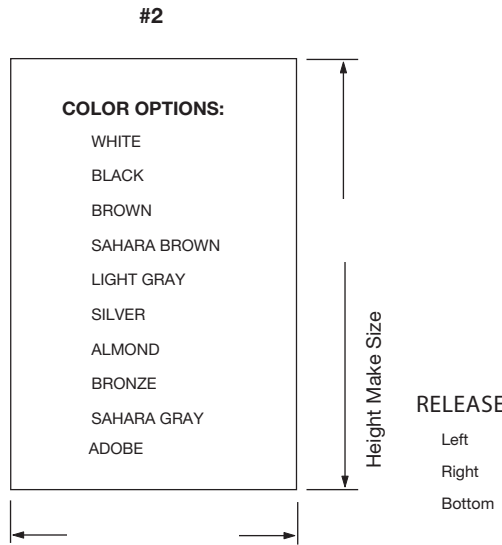

**Premium Quick Escape  
 Security Window Screens  
 G2600 Series Side Hinged  
 G2700 Series Top Hinged  
 Type: Face - Fit Frame Four Sides**

VISTA ACCOUNT NUMBER \_\_\_\_\_  
 JOB NUMBER/NAME \_\_\_\_\_ P.O. NUMBER \_\_\_\_\_  
 COMPANY NAME \_\_\_\_\_  
 ADDRESS \_\_\_\_\_ CITY \_\_\_\_\_  
 STATE \_\_\_\_\_ ZIP CODE \_\_\_\_\_ TELEPHONE \_\_\_\_\_

SIZES LISTED ARE NET (No Deductions Necessary)  
 VERTICAL MID RAIL CENTERED  
 HORIZONTAL MID RAIL CENTERED  
 MID RAIL BLACK

SIZES LISTED ARE NET (No Deductions Necessary)  
 VERTICAL MID RAIL CENTERED  
 HORIZONTAL MID RAIL CENTERED  
 MID RAIL BLACK

SIZES LISTED ARE NET (No Deductions Necessary)  
 VERTICAL MID RAIL CENTERED  
 HORIZONTAL MID RAIL CENTERED  
 MID RAIL BLACK

**IMPORTANT:**  
 TO ENSURE PROPER  
 TENSION IN MESH,  
 WE RECOMMEND  
 MID-RAIL(S) FOR  
 DOOR OVER 90"  
 IN HEIGHT