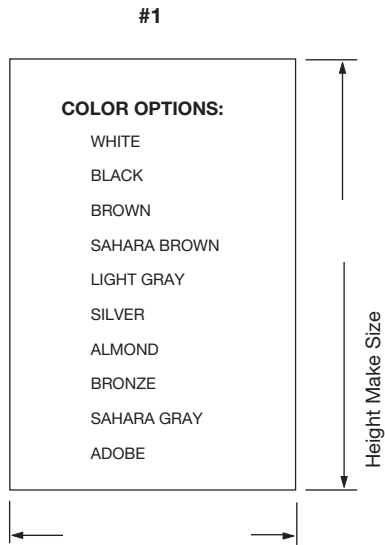

**Premium Quick Escape  
 Security Window Screens  
 G2600 Series Side Hinged  
 G2700 Series Top Hinged  
 Type: Face - Fit Frame Four Sides**

VISTA ACCOUNT NUMBER \_\_\_\_\_  
 JOB NUMBER/NAME \_\_\_\_\_ P.O. NUMBER \_\_\_\_\_  
 COMPANY NAME \_\_\_\_\_  
 ADDRESS \_\_\_\_\_ CITY \_\_\_\_\_  
 STATE \_\_\_\_\_ ZIP CODE \_\_\_\_\_ TELEPHONE \_\_\_\_\_

SIZES LISTED ARE NET (No Deductions Necessary)  
 VERTICAL MID RAIL CENTERED  
 HORIZONTAL MID RAIL CENTERED  
 MID RAIL BLACK

SIZES LISTED ARE NET (No Deductions Necessary)  
 VERTICAL MID RAIL CENTERED  
 HORIZONTAL MID RAIL CENTERED  
 MID RAIL BLACK