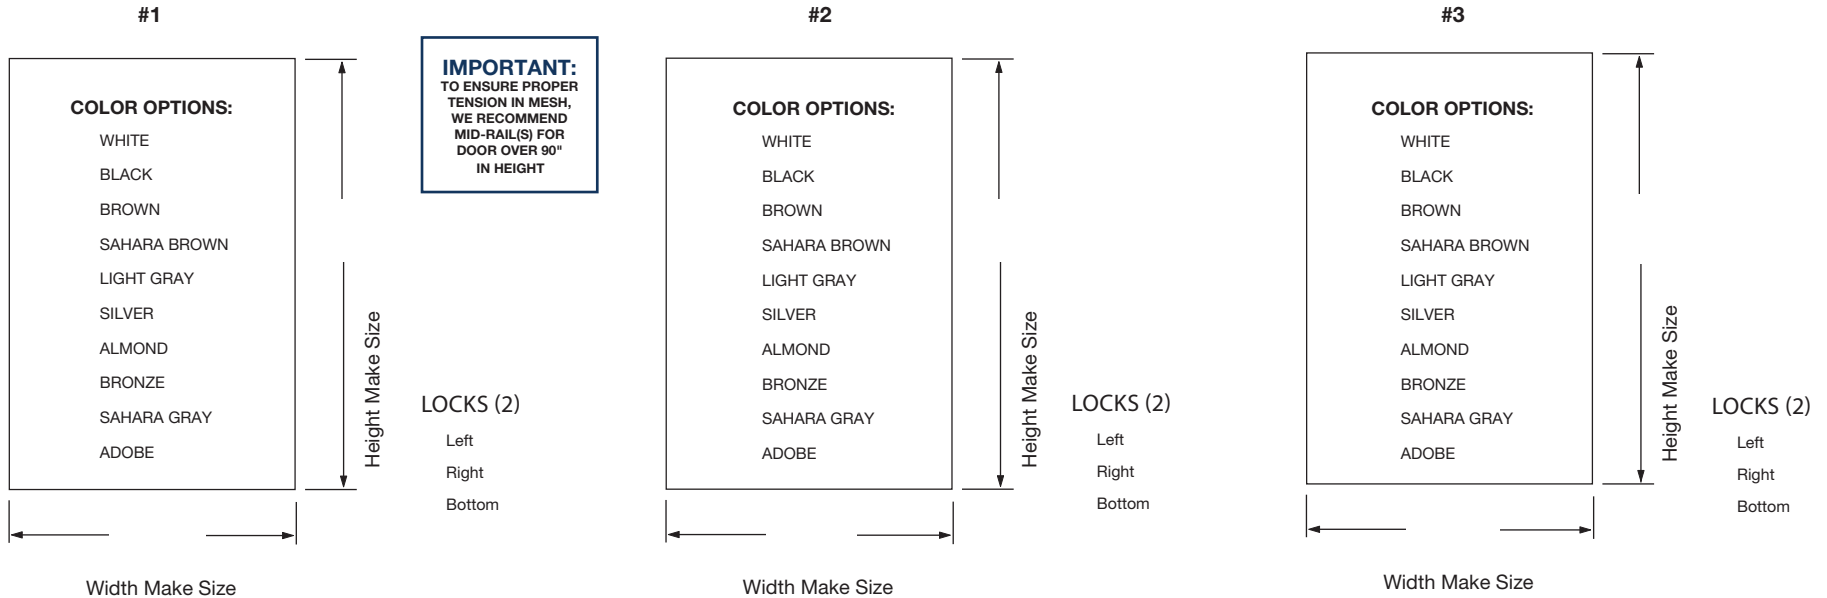

**Premium Keyed Locking
 Window Screen Window Screens
 G2900 Series Side Hinged
 G3000 Series Top Hinged
 Type: Face - Fit Frame Four Sides**

VISTA ACCOUNT NUMBER _____
 JOB NUMBER/NAME _____ P.O. NUMBER _____
 COMPANY NAME _____
 ADDRESS _____ CITY _____
 STATE _____ ZIP ZIP _____ TELEPHONE _____

IMPORTANT:
 TO ENSURE PROPER
 TENSION IN MESH,
 WE RECOMMEND
 MID-RAIL(S) FOR
 DOOR OVER 90"
 IN HEIGHT

SIZES LISTED ARE NET (No Deductions Necessary)

LOCKS 12" FROM EACH END OF FRAME (Standard)

LOCKS _____ FROM EACH END OF FRAME (Minimum 6")

VERTICAL MID RAIL CENTERED

HORIZONTAL MID RAIL CENTERED

MID RAIL BLACK

SIZES LISTED ARE NET (No Deductions Necessary)

LOCKS 12" FROM EACH END OF FRAME (Standard)

LOCKS _____ FROM EACH END OF FRAME (Minimum 6")

VERTICAL MID RAIL CENTERED

HORIZONTAL MID RAIL CENTERED

MID RAIL BLACK

SPECIAL INSTRUCTIONS:

Remarks:

1. Panels are viewed outside looking in.
- * 2. Designed for non-operable glass panels only.
3. Inside or surface mount.